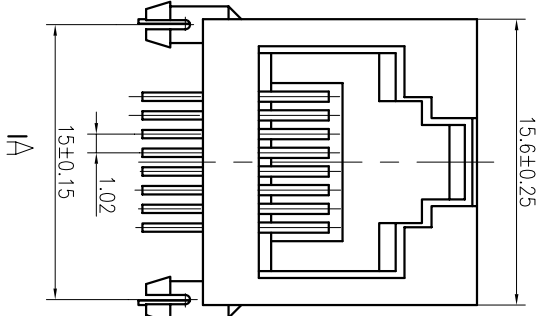

IA

NOTICE

ELECTRICAL:

CURRENT RATING: 15A VOLTAGE RATING: 125V AC
INSULATION RESISTANCE: 500MΩ Min
WITHSTAND VOLTAGE: AC 1500 V RMS 50Hz OR 60Hz 1Min
CONTACT RESISTANCE: 20mΩ Max

MECHANICAL:

INSERTION FORCE: 2 CONTACTS-----350g, 4 CONTACTS-----500g,
6 CONTACTS-----750g, 8 CONTACTS-----900g, 10 CONTACTS-----1050g ;
RETENTION STRENGTH: 7.7kg BETWEEN JACK AND PLUG
DURABILITY: 750 MATING CYCLES Min;

MATERIAL:

HOUSING: 1) GLASS FILLED PA66 (UL 94V-0), 2) GLASS FILLED PA66 (UL 94V-0)
3) GLASS FILLED PBT (UL 94V-0)

SPRING WIRE: 1) 0.45mm DIA PHOSPHOR BRONZE GOLD PLATING OVER NICKEL

2) 0.35mm THICKNESS PHOSPHOR BRONZE ALLOY SELECTIVE GOLD PLATING OVER NICKEL

SHIELDING: 0.25mm THICKNESS COPPER ALLOY WITH TIN PLATED

GOLD PLATING: 3μ", 6μ", 15μ", 30μ", 50μ"

WORKING TEMPERATURE: -40℃~100℃

TOLERANCES UNLESS OTHERWISE SPECIFIED: 0~10±0.15, 10~20±0.2,
20~40±0.25, 40~70±0.3, ≥70±0.4

B N Z G - A B C D - E H I