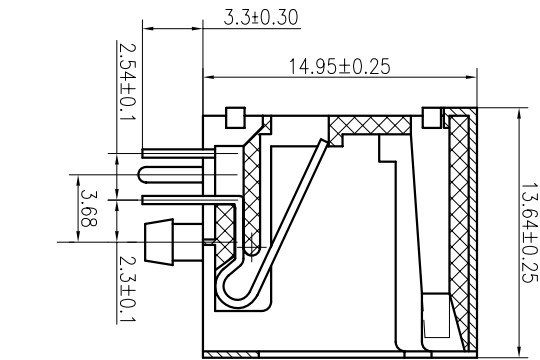

A-A

NOTICE

ELECTRICAL:

CURRENT RATING: 15A VOLTAGE RATING: 125V AC
INSULATION RESISTANCE: 500MΩ Min
WITHSTAND VOLTAGE: AC 1500 V RMS 50Hz OR 60Hz 1Min
CONTACT RESISTANCE: 20mΩ Max

MECHANICAL:

INSERTION FORCE: 2 CONTACTS-----350g, 4 CONTACTS-----500g,
6 CONTACTS-----750g, 8 CONTACTS-----900g, 10 CONTACTS-----1050g ;
RETENTION STRENGTH: 7.7kg BETWEEN JACK AND PLUG
DURABILITY: 750 MATING CYCLES Min;

MATERIAL:

HOUSING: 1) GLASS FILLED PA66 (UL 94V-0), 2) GLASS FILLED PA66 (UL 94V-0)
3) GLASS FILLED PBT (UL 94V-0)

SPRING WIRE: 1) 0.45mm DIA PHOSPHOR BRONZE GOLD PLATING OVER NICKEL

2) 0.35mm THICKNESS PHOSPHOR BRONZE ALLOY SELECTIVE GOLD PLATING OVER NICKEL

SHIELDING: 0.25mm THICKNESS COPPER ALLOY WITH TIN PLATED

GOLD PLATING: 3μ", 6μ", 15μ", 30μ", 50μ"

WORKING TEMPERATURE: -40℃~100℃

TOLERANCES UNLESS OTHERWISE SPECIFIED: 0~10±0.15, 10~20±0.2,
20~40±0.25, 40~70±0.3, ≥70±0.4

B N Z G - A B C D - E H I