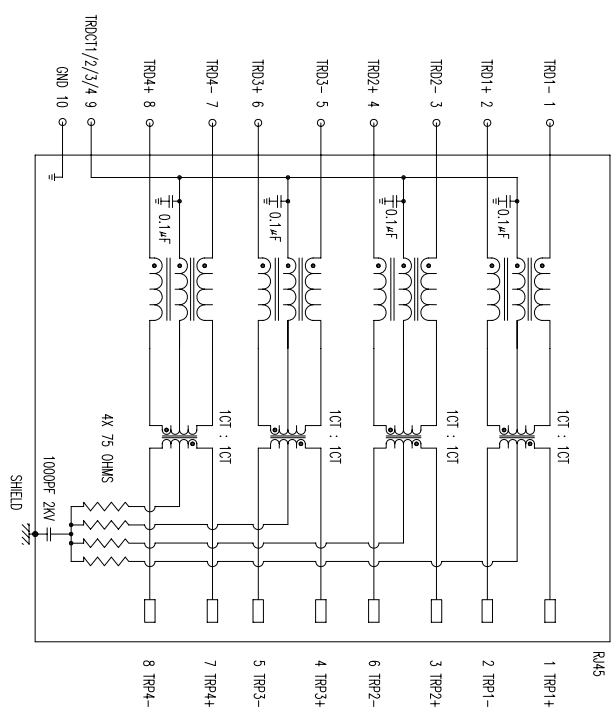

DESCRIPTION

RJ45 With internal Magnetics Connector

Designate to support such applications as:Ethernet Equipment Complex,Switches,Routers,Firewalls,Servers and Hub Internal magnetics are 100% electrically tested for functionality per IEEE802.3 requirement

ELECTRICAL:
RoHS peak wave solder temperature rating 235°C
High performance for maximum EMI suppression
350uH minimum OCL with 8mA bias current
PoE rating:15W,350mA,48V (For PoE Products only)

MECHANICAL:
JACK CAVITY CONFORMS TO FCC RULES AND REGULATIONS,PART 68 SUBPART F.
INSERTION FORCE: 2 CONTACTS-----350g 4 CONTACTS-----500g
6 CONTACTS-----750g 8 CONTACTS-----900g
10 CONTACTS-----1050g
RETENTION STRENGTH: 7.7Kgs BETWEEN JACK AND PLUG
DURABILITY: 750 MATING CYCLES Mini

HOUSING: 1) GLASS FILLED PA66 (UL 94V-0)
2) GLASS FILLED PA46/LCP (UL 94V-0)
3) GLASS FILLED PBT (UL 94V-0)

SPRING WIRE: 1) 0.2-0.45mm DIA PHOSPHOR BRONZE GOLD PLATING OVER NICKEL
2) 0.2-0.35mm THICKNESS PHOSPHOR BRONZE ALLOY SELECTIVE GOLD PLATING OVER NICKEL

SHIELDING: 0.12-0.24mm THICKNESS COPPER ALLOY WITH TIN PLATED
GOLD PLATING: 3μm, 6μm, 15μm, 30μm, 50μm

WORKING TEMPERATURE: -20°C~70°C
TOLERANCES UNLESS OTHERWISE SPECIFIED : 0~10±0.15, 10~20±0.2, 20~40±0.25, 40~70±0.3, >70±0.4

SCHEMATIC

ELECTRICAL SPECIFICATIONS AT 25 °C

Insertion Loss dB max	Return Loss dB min	Crosstalk (db TYP)	Common Mode Rejection (dB TYP)	Hypok(Vrms)					
1-100MHz	1-30MHz	30-60MHz	60-100MHz	1-30MHz	30-60MHz	60-100MHz	1-50MHz	50-150MHz	1500/0.5mA
-10	-18	-16	-12	-40	-35	-30	-30	-20